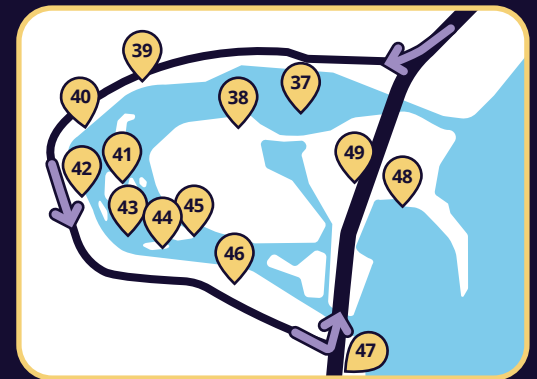

- 33 The Niagara
- 34 Toronto Power Generation Station
- 35 Royal Canadian Mounted Police
- 36 Polar Bear & Cub

**Lundy's Lane**

- Santa's Sleigh & Reindeer
- Cone Trees & Gifts Display
- Nutcracker & Candy Cane Display

**Queen Street**

- Star Tunnel
- Walk Through Gift Box
- Ornament Arch
- Candy Canes
- Ornament Bench
- Illuminated Swings & Seesaws
- Sleigh
- Reindeer
- Moose
- Illuminated Piano
- Giant Presents
- Nutcrackers

**River Road**

- at Maple Leaf Place
- Niagara Falls Maple Leaf
  - Moose

**Dufferin Islands**

**Dufferin Islands**

- 37 Narwhal
- 38 Inukshuks
- 39 Bison
- 40 Moose Family
- 41 Climbing Bears Display
- 42 Rams
- 43 Flying Geese
- 44 Wolves
- 45 Wolves Howling at the Moon
- 46 Mammoth
- 47 Shooting Stars Rainbow
- 48 Noah's Ark
- 49 Kissing Swans
  - Trees wrapped in lights
  - Lamp post lights

**Important Note:**

Niagara Parks has reversed the flow of traffic in Dufferin Islands with the entrance now on the north side. This change will provide a more intuitive way to enter and explore the park and Festival.