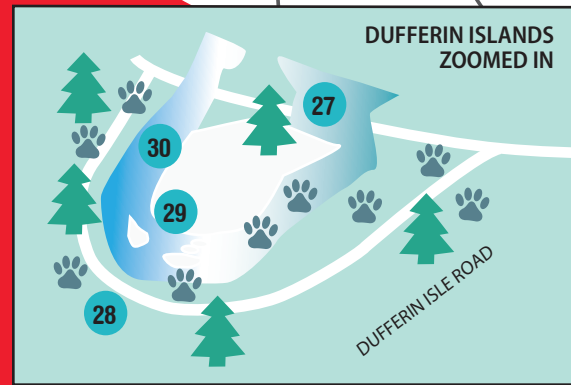

**LUNDY'S LANE:**

- 1. LOOP (NOV 30 - JAN 3)

**VICTORIA CENTRE**

- 2. CLIFTON HILL ARCHWAYS (2 LOCATIONS)
- 3. SANTA'S SLEIGH
- 4. TEENAGE MUTANT NINJA TURTLES

**CLIFTON HILL**

- 5. OAKES GARDEN THEATRE
- 6. GRANDVIEW CHRISTMAS TREE

**NIAGARA PARKWAY**

- 7. SPANISH MOSS TREES
- 8. ZIMMERMAN FOUNTAIN
- 9. DUCK POND
- 10. NIAGARA PARKS POLICE BUILDING
- 11. MEDIAN LIGHTING
- 12. QUEEN VICTORIA PARK
- 13. SKYLON TOWER

**FALLSVIEW DISTRICT**

- 14. SHOOTING STARS & BIG HORNED SHEEP
- 15. MURRAY HILL ILLUMINATED CROSSWALK
- 16. THE NIAGARA
- 17. FALLSVIEW CASINO ILLUMINATED CROSSWALK
- 18. FALLSVIEW SOUND & LIGHT SHOW (6546 FALLSVIEW BLVD.)
- 19. PRISMATICA (NOV 30 - JAN 31)

- DUFFERIN ISLANDS**
- 27. NOAH'S ARK
  - 28. THE SYLMA
  - 29. INUKSUKS
  - 30. ILLUMINATED FOUNTAIN