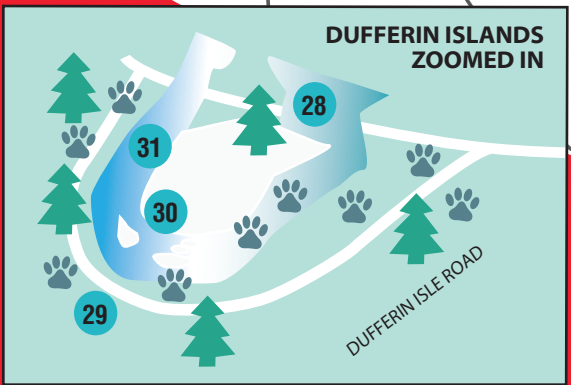

LUNDY'S LANE:

- 1. LOOP (NOV 30 - JAN 3)

VICTORIA CENTRE

- 2. CLIFTON HILL ARCHWAYS (2 LOCATIONS)
- 3. SANTA'S SLEIGH
- 4. TEENAGE MUTANT NINJA TURTLES

CLIFTON HILL

- 5. OAKES GARDEN THEATRE
- 6. GRANDVIEW CHRISTMAS TREE

NIAGARA PARKWAY

- 7. SPANISH MOSS TREES
- 8. ZIMMERMAN FOUNTAIN
- 9. DUCK POND
- 10. NIAGARA PARKS POLICE BUILDING
- 11. ANGELS
- 12. MEDIAN LIGHTING
- 13. A) QUEEN VICTORIA PARK
B) SKYLON TOWER
- 14. LIGHT PIANO 2.0

FALLSVIEW DISTRICT

- 15. A) SHOOTING STARS & BIG HORNED SHEEP
B) MURRAY HILL ILLUMINATED CROSSWALK
- 16. THE NIAGARA
- 17. FALLSVIEW CASINO ILLUMINATED CROSSWALK
- 18. FALLSVIEW SOUND & LIGHT SHOW (6546 FALLSVIEW BLVD.)
- 19. PRISMATICA (NOV 30 - JAN 31)

DUFFERIN ISLANDS

- 28. NOAH'S ARK
- 29. THE SYLMA
- 30. INUKSUKS
- 31. ILLUMINATED FOUNTAIN